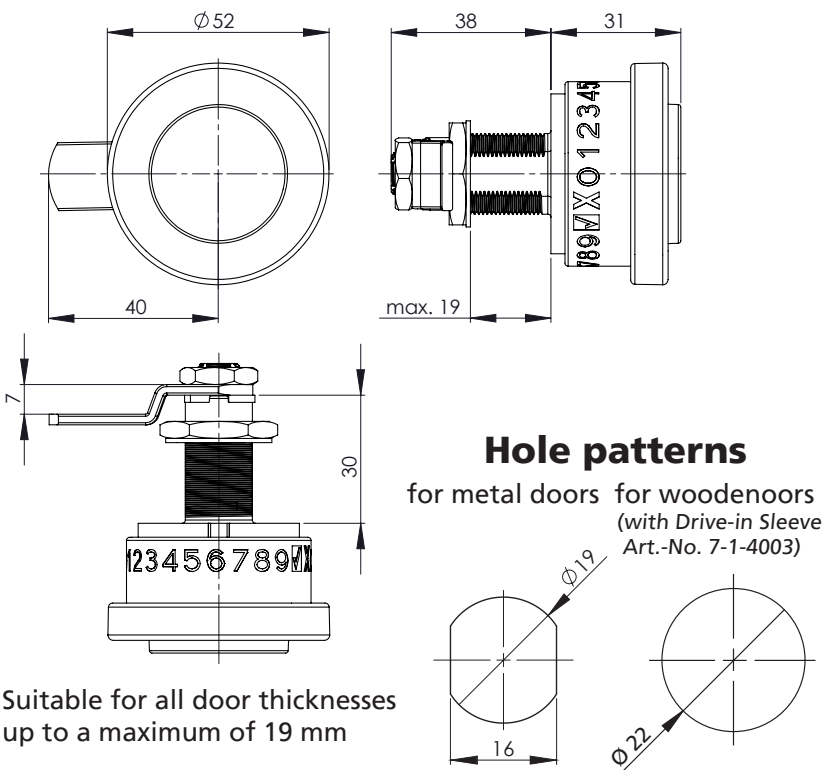

EVO⁺

BeCode

BeCode EVO+

Base black

Ring silver Article-No. 7-1-0200

Ring white Article-No. 7-1-0212

Hole patterns

for metal doors for wooden doors
(with Drive-in Sleeve
Art.-No. 7-1-4003)

Suitable for all door thicknesses
up to a maximum of 19 mm

Advantages at a glance:

- with integrated cam lock
- installation possible for metal and for wooden doors
- quick and easy operation/
time savings
- no key or transponder required
- more than 1 million UserCode variations
- more than 10 billion MasterCode variations
- wireless installation
- abort function for incorrect code entry
- no external programming devices needed
- can be used right/left hand

Cams

Cam, straight
40 mm

Article-No. 7-1-1400

Cam, cranked 4 mm
40 mm

Article-No. 7-1-1404

Cam, cranked 7 mm
40 mm

Article-No. 7-1-1407