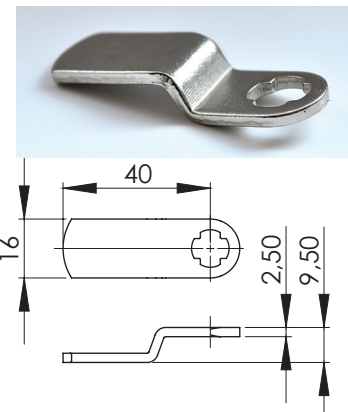

EVO⁺

BeCode

BeCode EVO+

Base black

Ring silver Article-No. 7-1-0200

Ring white Article-No. 7-1-0212

Hole patterns

for metal doors for wooden doors
(with Drive-in Sleeve
Art.-No. 7-1-4003)

Suitable for all door thicknesses
up to a maximum of 19 mm

Advantages at a glance:

- with integrated cam lock
- installation possible for metal and for wooden doors
- quick and easy operation/
time savings
- no key or transponder required
- more than 1 million UserCode variations
- more than 10 billion MasterCode variations
- wireless installation
- abort function for incorrect code entry
- no external programming devices needed
- can be used right/left hand

Cams

Cam, straight
40 mm

Article-No. 7-1-1400

Cam, cranked 4 mm
40 mm

Article-No. 7-1-1404

Cam, cranked 7 mm
40 mm

Article-No. 7-1-1407