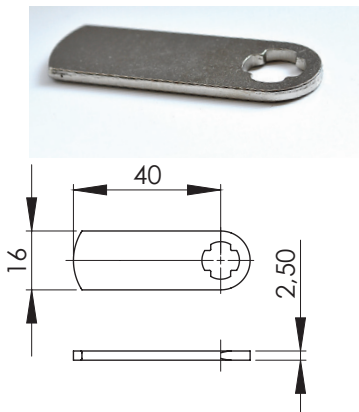

EVO⁺

BeCode

BeCode EVO+

Base black

Ring silver Article-No. 7-1-0200

Ring white Article-No. 7-1-0212

Hole patterns

for metal doors for wooden doors
(with Drive-in Sleeve
Art.-No. 7-1-4003)

Suitable for all door thicknesses
up to a maximum of 19 mm

Advantages at a glance:

- with integrated cam lock
- installation possible for metal and for wooden doors
- quick and easy operation/
time savings
- no key or transponder required
- more than 1 million UserCode variations
- more than 10 billion MasterCode variations
- wireless installation
- abort function for incorrect code entry
- no external programming devices needed
- can be used right/left hand

Cams

Cam, straight
40 mm

Article-No. 7-1-1400

Cam, cranked 4 mm
40 mm

Article-No. 7-1-1404

Cam, cranked 7 mm
40 mm

Article-No. 7-1-1407