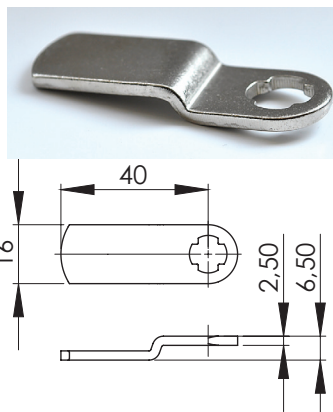

EVO⁺

BeCode

BeCode EVO+

Base black

Ring silver Article-No. 7-1-0200

Ring white Article-No. 7-1-0212

Hole patterns

for metal doors for wooden doors
(with Drive-in Sleeve
Art.-No. 7-1-4003)

Suitable for all door thicknesses
up to a maximum of 19 mm

Advantages at a glance:

- with integrated cam lock
- installation possible for metal and for wooden doors
- quick and easy operation/
time savings
- no key or transponder required
- more than 1 million UserCode variations
- more than 10 billion MasterCode variations
- wireless installation
- abort function for incorrect code entry
- no external programming devices needed
- can be used right/left hand

Cams

Cam, straight
40 mm

Article-No. 7-1-1400

Cam, cranked 4 mm
40 mm

Article-No. 7-1-1404

Cam, cranked 7 mm
40 mm

Article-No. 7-1-1407